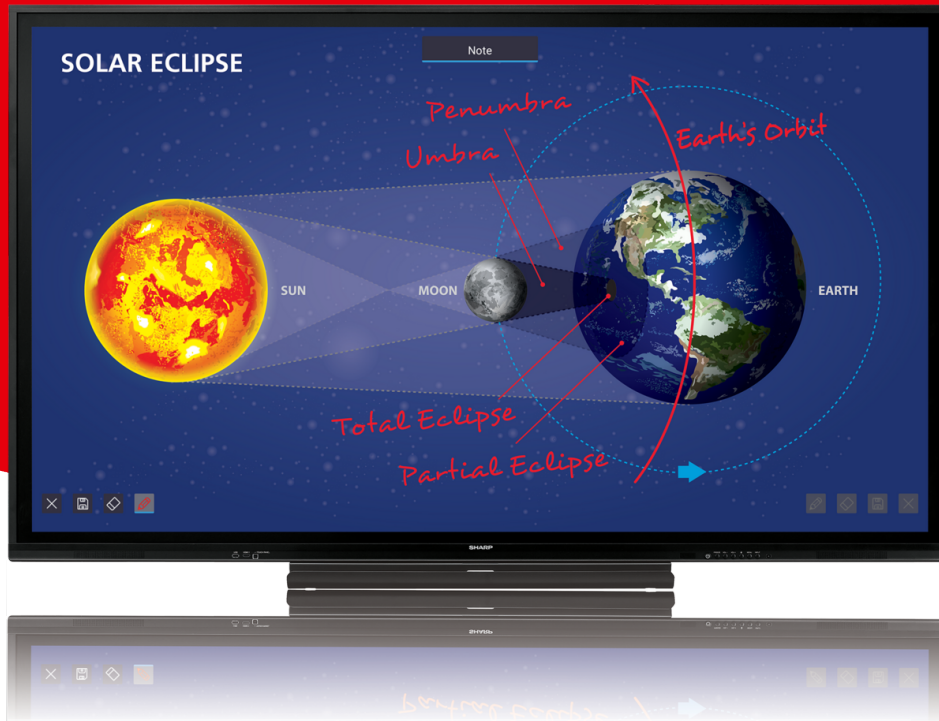

BIG PAD interactive displays

PN-86HC1

The BIG PAD for teaching and training

- 4K BIG PAD for Education and Meeting rooms
- Fast and responsive Infrared (IR) 20 point touch
- Integrated SOC Controller player for PC-less Whiteboarding and Media playback
- Provides a natural 'Pen-on-Paper' experience using a passive pen or finger
- 86" (217,4cm) size with 3840 x 2160 pixels
- Two built-in (10W) stereo loudspeakers which clearly and effectively fill larger rooms
- OPS slot for optional function enhancement
- Intuitive control with full bezel button controls and on screen touch menu

Spesifikasjoner

DATA FOR DISPLAYMODUL

Panelteknologi	TFT LCD
Egen oppløsning (Pixeler)	3840 x 2160
Diagonal størrelse (tommer / cm)	86 / 217,4
Sideforhold	16:9
Bakgrunnslysteknologi	LED, edge lit
Lysstyrke (cd/m2)	350
Kontrastforhold	1.200:1
Displayfarger	1.07 Billion
Reaksjonstid (grått til grått gjsn.) ms	8